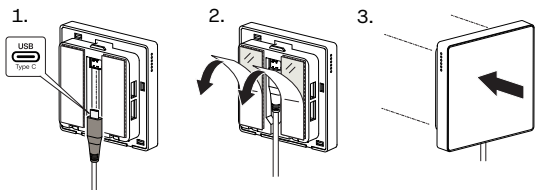

The following network interfaces can be exposed to the internet:

- Cloud connection (AWS IoT Hub) over Wi-Fi
- Bluetooth

Technical Data		
Rated voltage		5 VDC 250 mA
Connection type, power supply ¹		USB-C
Enclosure class	dBm	IP20
WLAN, 2.412 – 2.472 GHz max power	dBm	15.46
Bluetooth, 2.402 – 2.480 GHz max power		3.02
Operation mode EN60730		TBD
Weight	g	132
W x D x H	mm	87 × 26 × 87
Part no.		1011304