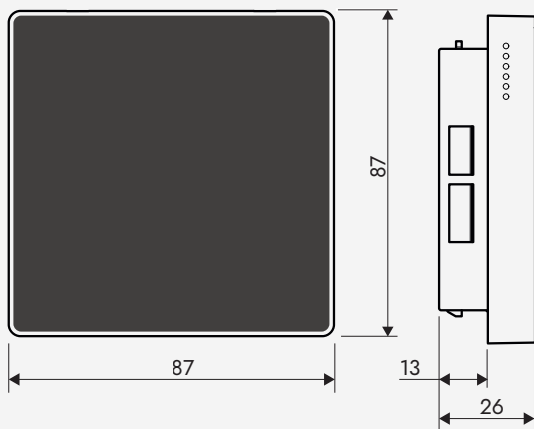

The following network interfaces can be exposed to the internet:

- Cloud connection (AWS IoT Hub) over Wi-Fi
- Bluetooth

Technical Data		
Rated voltage		5 VDC 250 mA
Connection type, power supply ¹		USB-C
Enclosure class	dBm	IP20
WLAN, 2.412 – 2.472 GHz max power	dBm	15.46
Bluetooth, 2.402 – 2.480 GHz max power		3.02
Operation mode EN60730		TBD
Weight	g	132
W x D x H	mm	87 × 26 × 87
Part no.		1011304